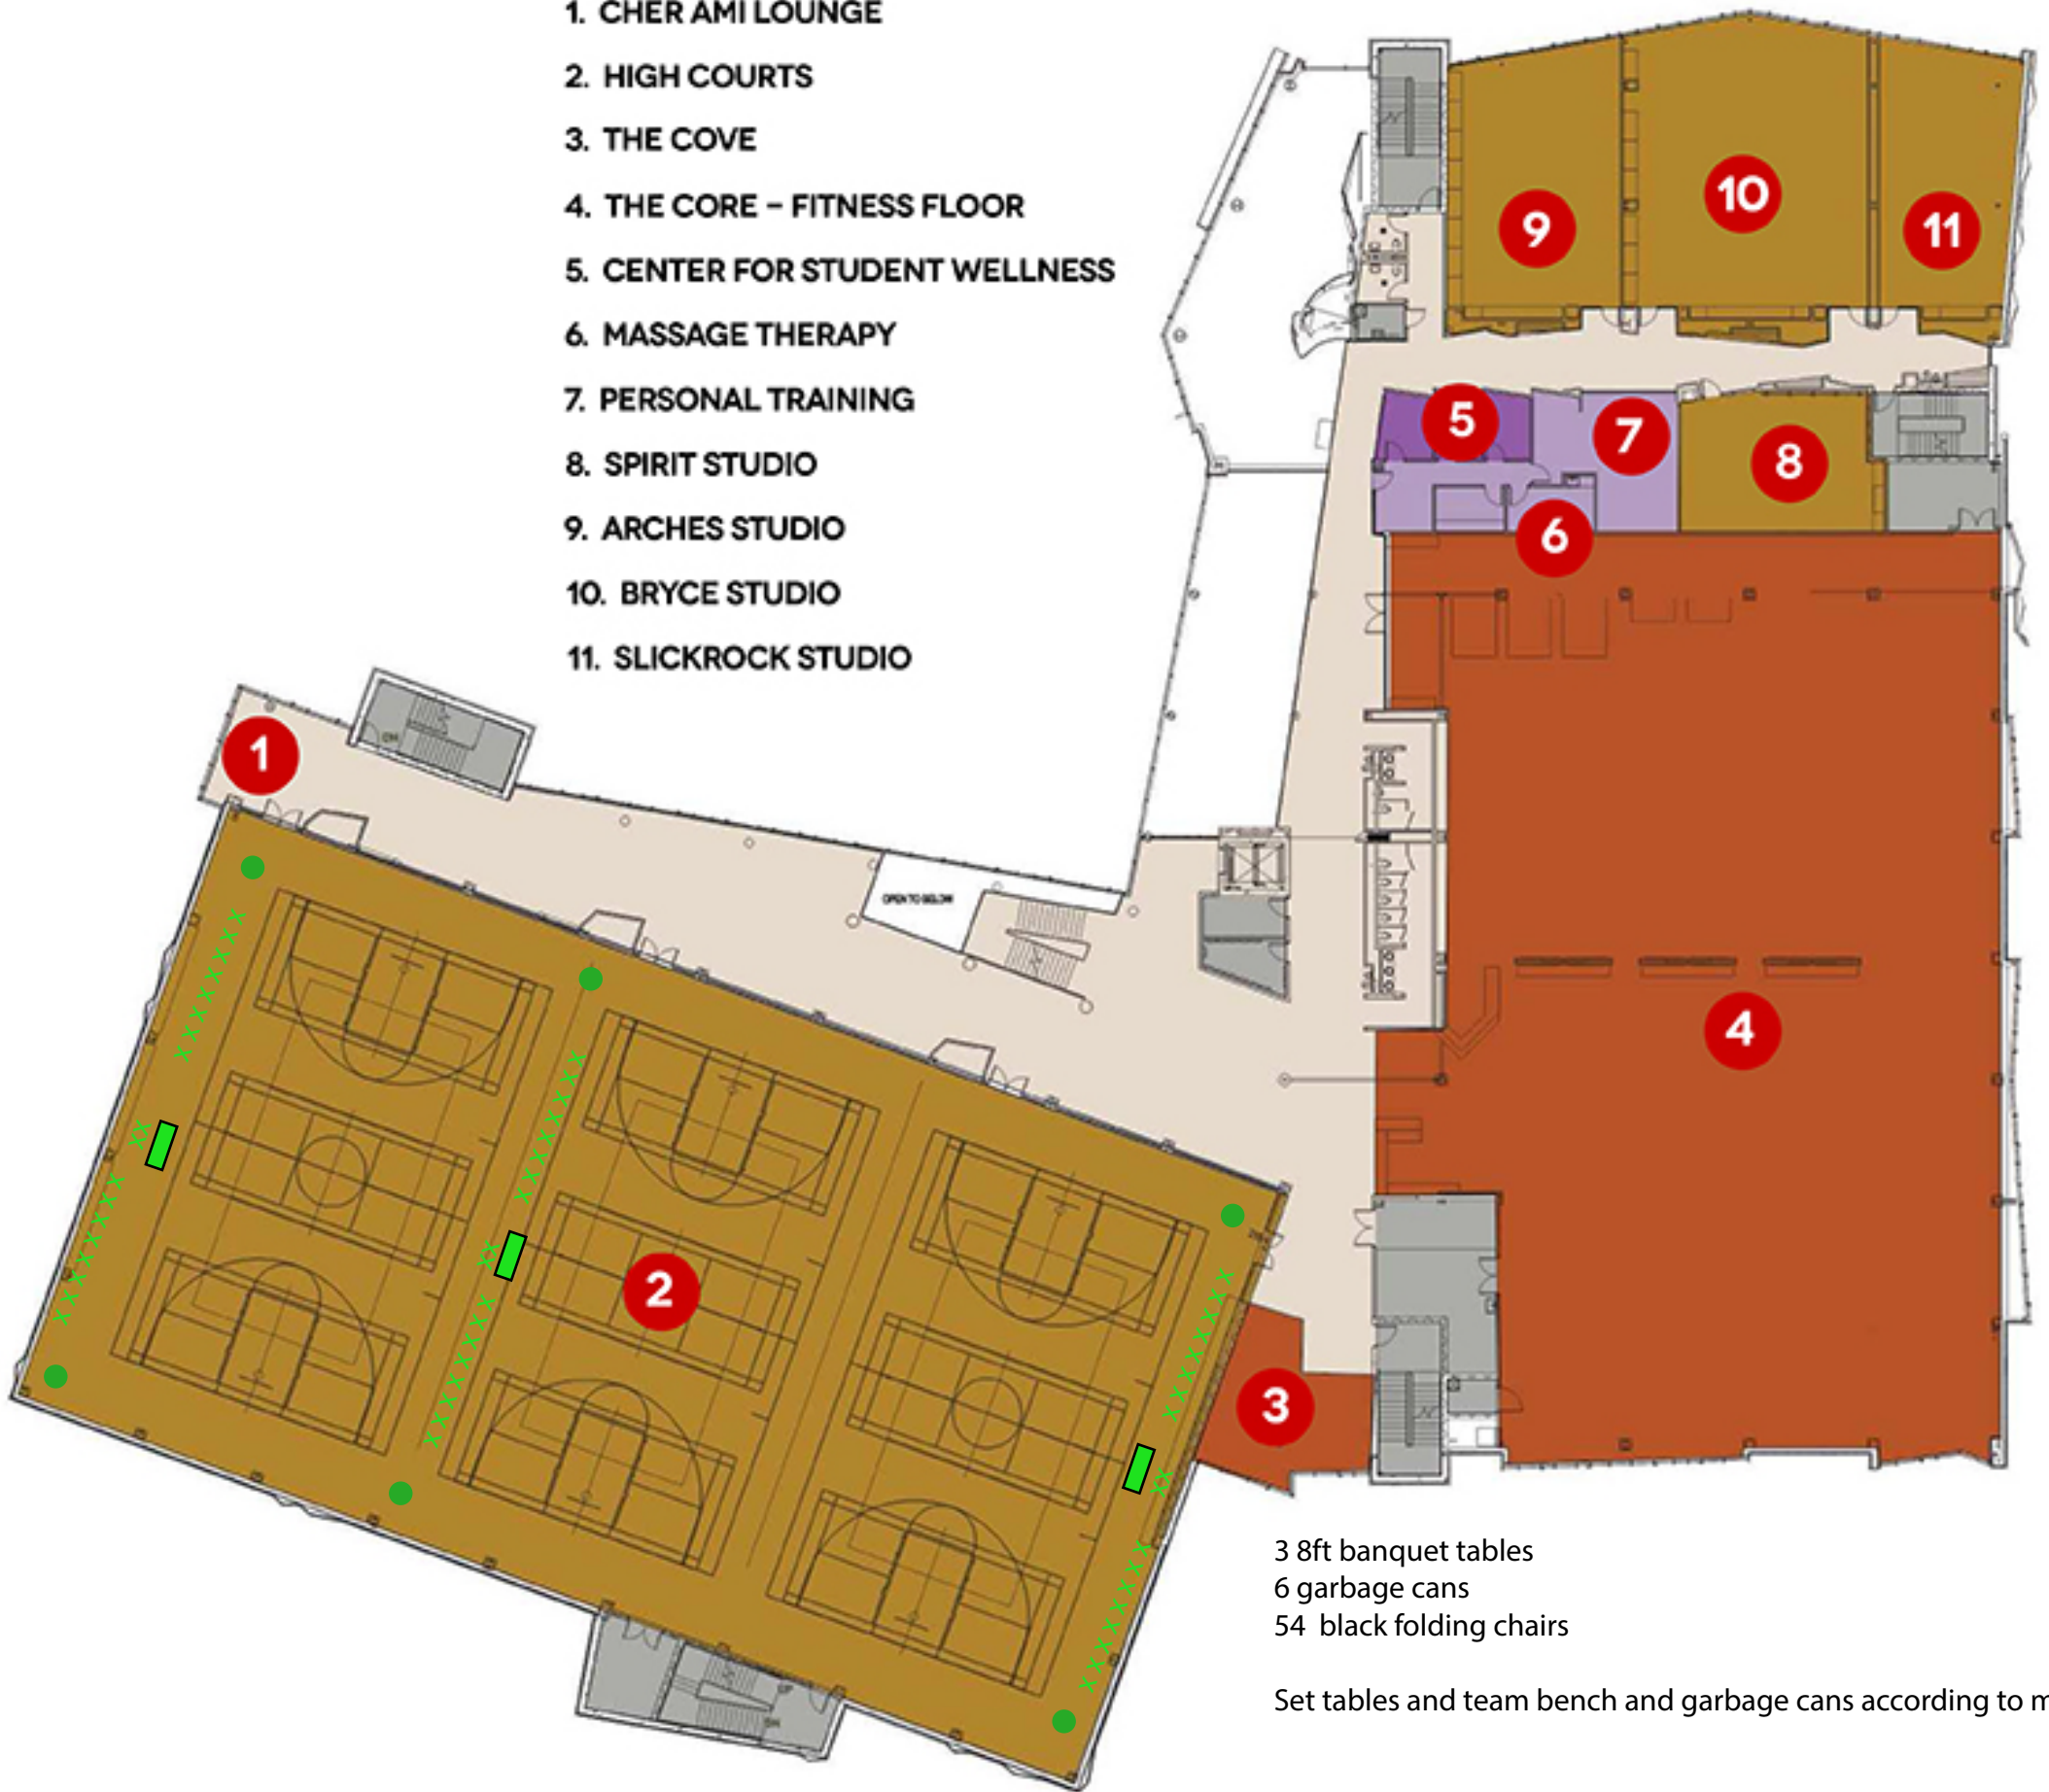

1. CHER AMI LOUNGE
2. HIGH COURTS
3. THE COVE
4. THE CORE - FITNESS FLOOR
5. CENTER FOR STUDENT WELLNESS
6. MASSAGE THERAPY
7. PERSONAL TRAINING
8. SPIRIT STUDIO
9. ARCHES STUDIO
10. BRYCE STUDIO
11. SLICKROCK STUDIO

3 8ft banquet tables  
 6 garbage cans  
 54 black folding chairs

Set tables and team bench and garbage cans according to map